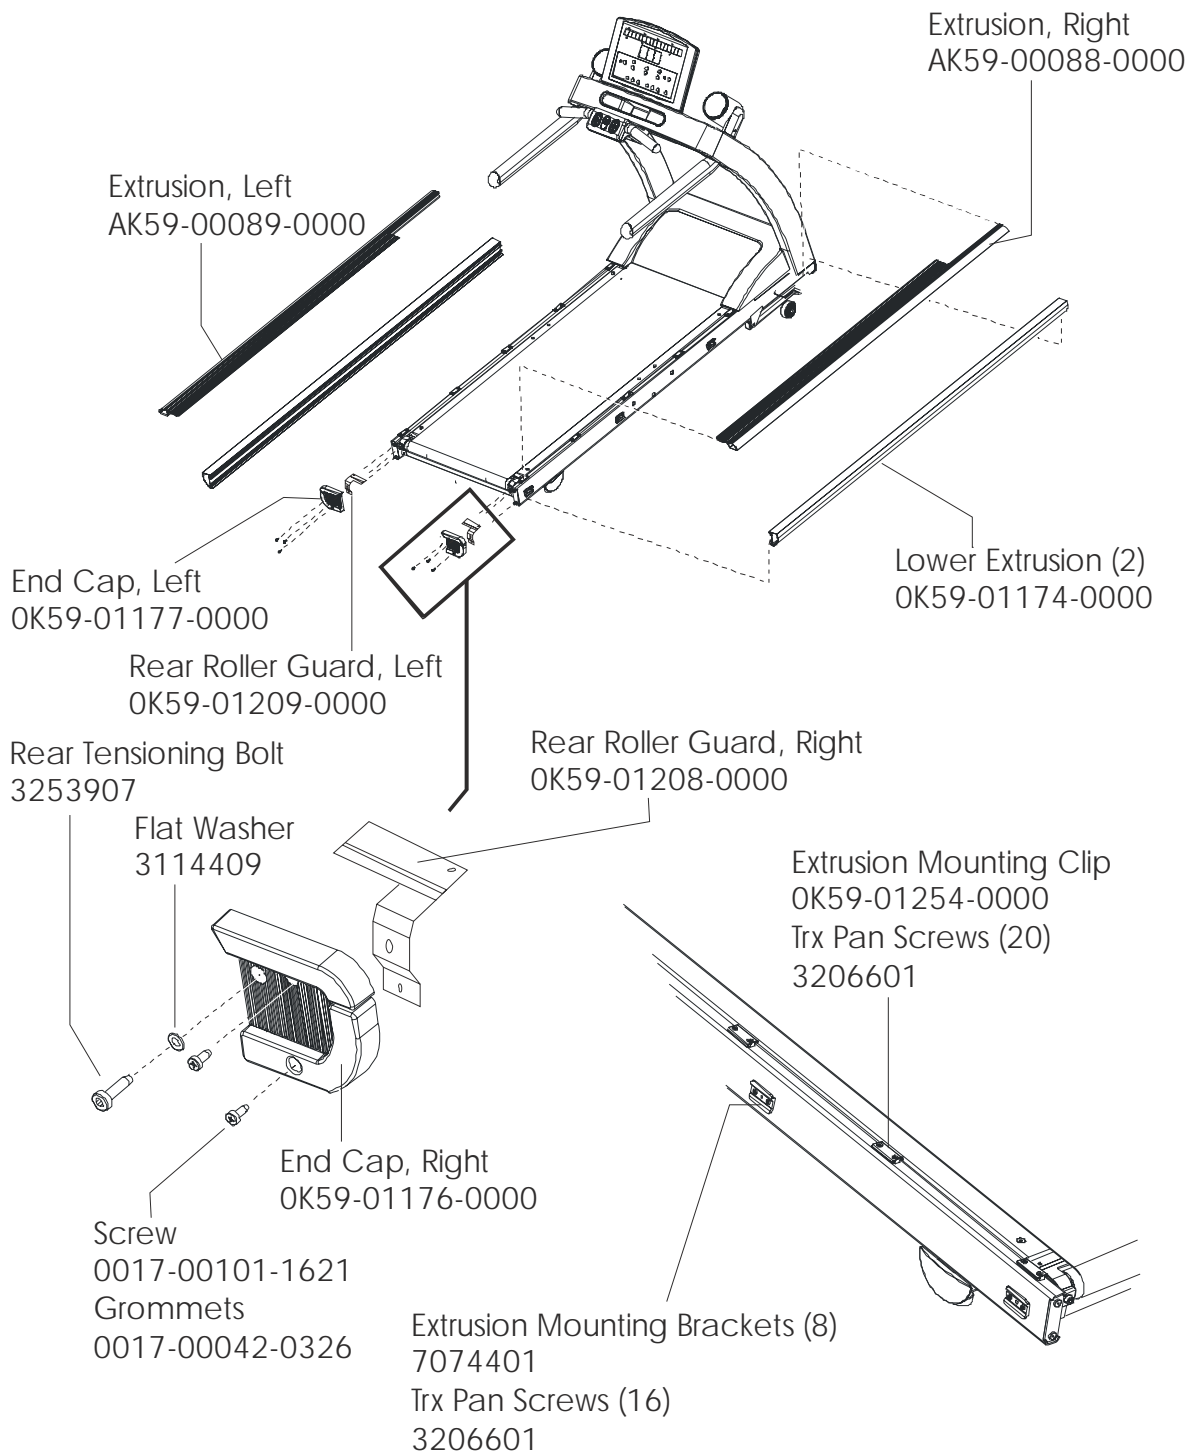

LifeFitness

T5-5 Treadmill

Customer Support Services PARTS MANUAL

31 Aug 2011

Contents

Miscellaneous 3

Extrusions and Rear Endcaps 4

Console and Related Components 5

Belt, Deck, and Rear Roller 6

Uprights, Handrails, and Cupholders 7

Ergo Bar 8

Motor Cover, Front End Cap, and Leg Levelers 9

Lift Frame and Lift Motor 10

Motor Controller Assembly 11

Drive Motor Assembly 12

Front Roller Assembly 13

Block Diagram - Domestic 14

Block Diagram - International 15

Description	Part No.
Hardware Bag	AK59-00090-0000
Document Kit - Eng	AK59-00111-0000
Document Kit - Ger	AK59-000111-0002
Transmitter, Polar HR	8254701
Strap, Heart Rate LF	6844301
M6 Hex Long Arm Wrench	3255701

T55-0XXX-01

T55-0101-01	T55-0102-01	T55-0104-01	T55-0201-01
T5-5.ENG/MET. 230/50.CONT	T5-5.ENG/MET. 230/50.UK	T5-5.ENG/MET. 240.AUST	T5-5.ENG/MET. 230/50.CONT
7420801	7420901	7420801	7420801
LINE CORD, UK	7420901		
LINE CORD, AUSTRALIA	7802901		